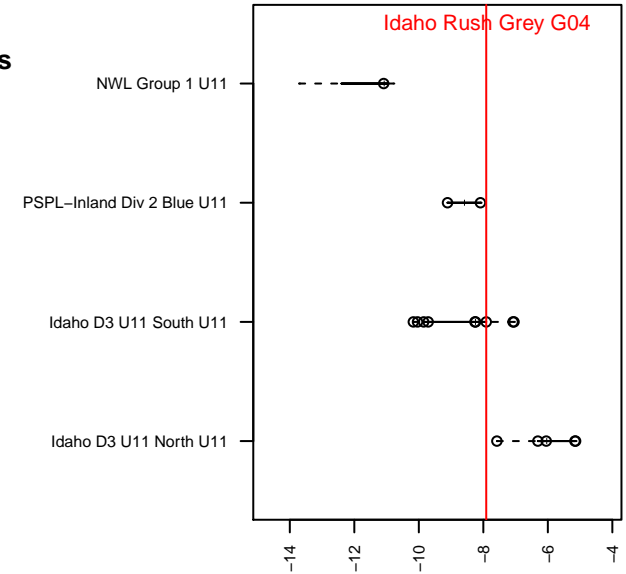

**attack and defense rating
relative to others at age
and all opponents in last 13 months**